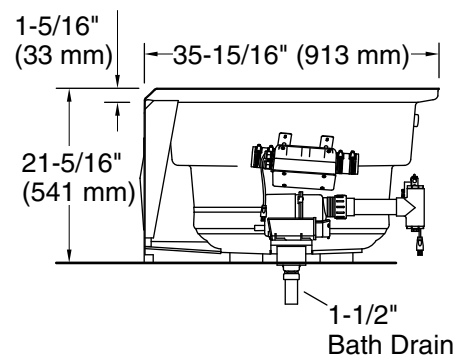

No change in measurements if connected with drain illustrated. (K-7166AF)