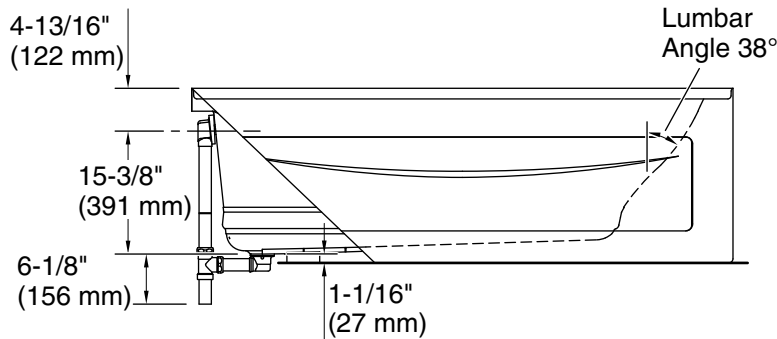

## Mariposa® 66" x 36" Heated BubbleMassage™ air bath w/ Bask® K-1224-GHLAW

No change in measurements if connected with drain illustrated. (K-7166AF)