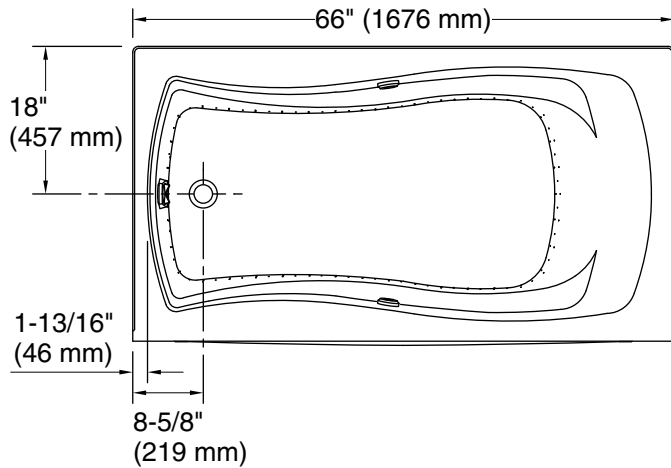

KOHLER®

Mariposa® 66" x 36" Heated BubbleMassage™ air bath w/ Bask® K-1224-GHLAW