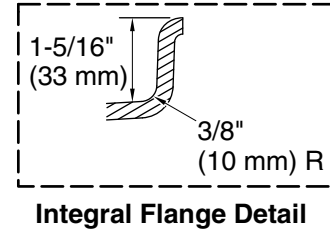

## Mariposa® 66" x 36" Heated BubbleMassage™ air bath w/ Bask® K-1224-GHLAW

No change in measurements if connected with drain illustrated. (K-7166AF)